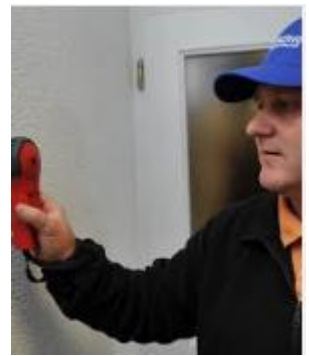

## Cogard 1000 Standalone – Security Patrol System

Security is crucial, but with this Cogard 1000 Standalone, you can now install a wall station at each of your strategic checkpoint along the routes of your security personnel patrols. This machine offers a complete and clearly organized list containing all checkpoint entries. It is easy to use so that the personnel only needs to touch the handheld data collection unit to the wall station and the date, time of day and station's ID number will quickly be registered.

The correct transfer is confirmed through a beeper sound and a flash of light. The handheld unit is recharged at the end of a shift, by simply inserting the handheld unit into the station box, where the data will be processed and printed. **Note: This is a non-pc linked solution!**

### **Features:**

- Electronic Checkpoint System for Security Personnel with integrated printer
- Magnetic contacts for reliable operation in any weather
- Maintenance-free
- Tamper-proof
- Easy to use